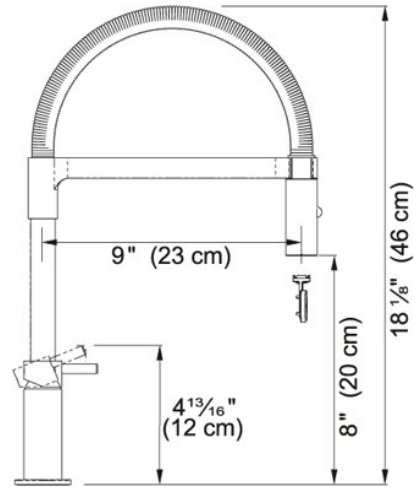

Manhattan FF2980 Satin Nickel | 115.0251.994

FAMILY : **Faucets** | SERIE : **Manhattan** | MODEL : **FF2980** | FINISH : **Satin Nickel** | INSTALLATION TYPE : **Single Hole Installation** | STYLE : **Contemporary**

TECHNICAL DATA

Version	Pull-Down Spray
Faucet Operation	Side Lever
Faucet Hole	1
Flow Rate	1.75 gpm
Spray Type	Full and Needle Spray
Spout Swivel Range	360°

Manhattan FF2980 Satin Nickel | 115.0251.994

FAMILY : **Faucets** | SERIE : **Manhattan** | MODEL : **FF2980** | FINISH : **Satin Nickel** | INSTALLATION TYPE : **Single Hole Installation** | STYLE : **Contemporary**

RELATED PARTS

119.0068.282

115.0251.992
