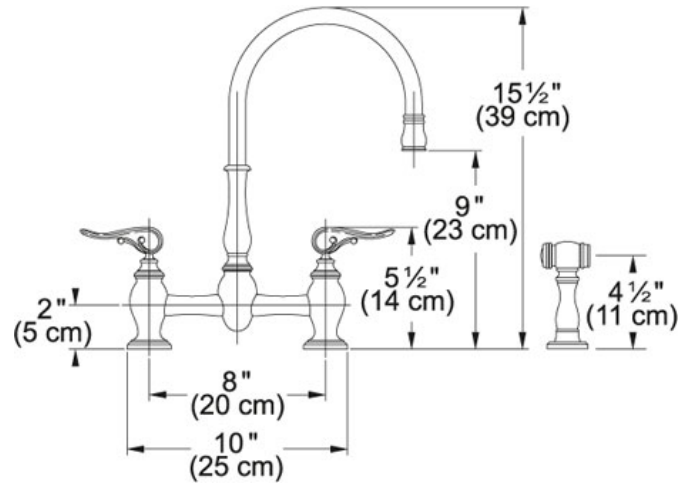

Farm House FF6000a Polished Chrome | 115.0254.380

FAMILY : Faucets | SERIE : Farm House | MODEL : FF6000a | FINISH : Polished Chrome | INSTALLATION TYPE : 3 Hole Installation | STYLE : Traditional

TECHNICAL DATA

Version	Arc Spout / Side Spray
Faucet Operation	2 Handle Mixer
Faucet Hole	3
Type of Material	Plated Brass
Flow Rate	1.75 gpm
Spray Type	Full Spray
Spout Swivel Range	360°

Farm House FF6000a Polished Chrome | 115.0254.380

FAMILY : **Faucets** | SERIE : **Farm House** | MODEL : **FF6000a** | FINISH : **Polished Chrome** | INSTALLATION TYPE : **3 Hole Installation** | STYLE : **Traditional**

RELATED PARTS

119.0191.630

115.0177.857
