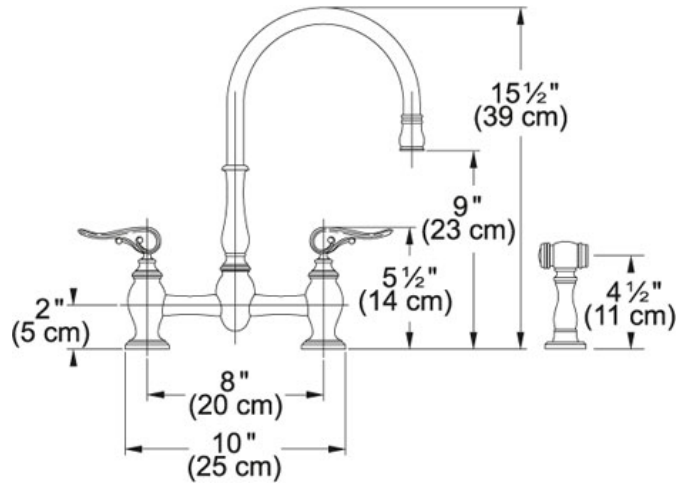

Farm House FF6060a Old World Bronze | 115.0254.381

FAMILY : **Faucets** | SERIE : **Farm House** | MODEL : **FF6060a** | FINISH : **Old World Bronze** | INSTALLATION TYPE : **Faucets** |
STYLE : **Traditional**

TECHNICAL DATA

Version	Arc Spout / Side Spray
Faucet Operation	2 Handle Mixer
Faucet Hole	3
Type of Material	Plated Brass
Flow Rate	1.75 gpm
Spray Type	Full Spray
Spout Swivel Range	360°

Farm House FF6060a Old World Bronze | 115.0254.381

FAMILY : **Faucets** | SERIE : **Farm House** | MODEL : **FF6060a** | FINISH : **Old World Bronze** | INSTALLATION TYPE : **Faucets** |
STYLE : **Traditional**

RELATED PARTS

119.0191.641
