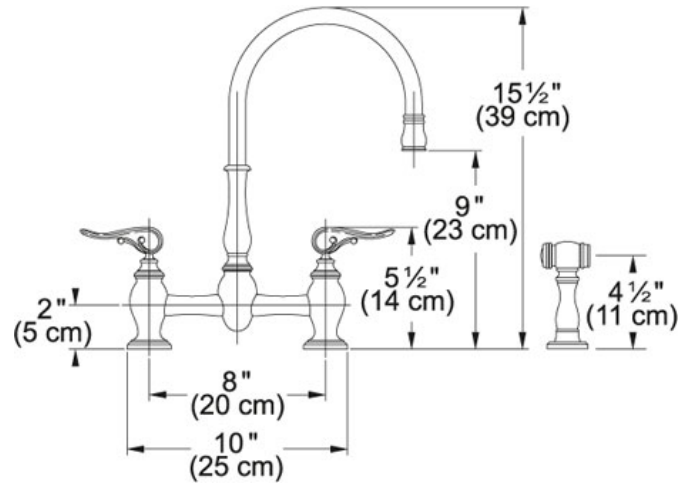

# Farm House FF6070a Polished Nickel | 115.0254.382

FAMILY : Faucets | SERIE : Farm House | MODEL : FF6070a | FINISH : Polished Nickel | INSTALLATION TYPE : 3 Hole Installation | STYLE : Traditional

## TECHNICAL DATA

Version	Arc Spout / Side Spray
Faucet Operation	2 Handle Mixer
Faucet Hole	3
Type of Material	Plated Brass
Flow Rate	1.75 gpm
Spray Type	Full Spray
Spout Swivel Range	360°

Farm House FF6070a Polished Nickel | 115.0254.382

FAMILY : **Faucets** | SERIE : **Farm House** | MODEL : **FF6070a** | FINISH : **Polished Nickel** | INSTALLATION TYPE : **3 Hole Installation** | STYLE : **Traditional**

---

**RELATED PARTS**

---

---

119.0191.642