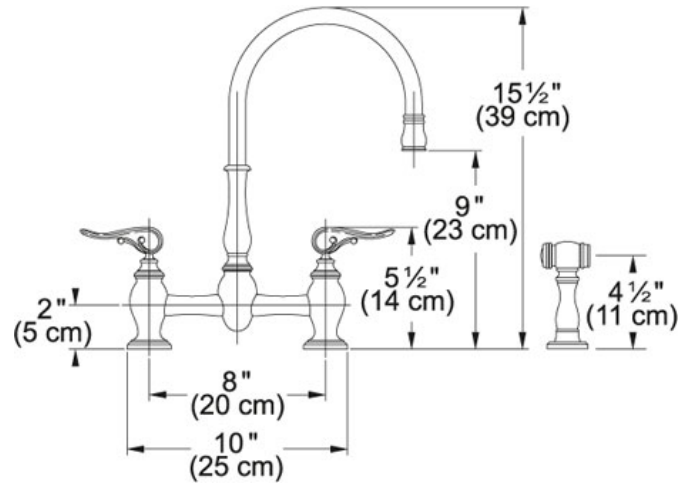

Farm House FF6080a Satin Nickel | 115.0254.383

FAMILY : **Faucets** | SERIE : **Farm House** | MODEL : **FF6080a** | FINISH : **Satin Nickel** | INSTALLATION TYPE : **Faucets** | STYLE : **Traditional**

TECHNICAL DATA

| | |
|--------------------|------------------------|
| Version | Arc Spout / Side Spray |
| Faucet Operation | 2 Handle Mixer |
| Faucet Hole | 3 |
| Type of Material | Plated Brass |
| Flow Rate | 1.75 gpm |
| Spray Type | Full Spray |
| Spout Swivel Range | 360° |