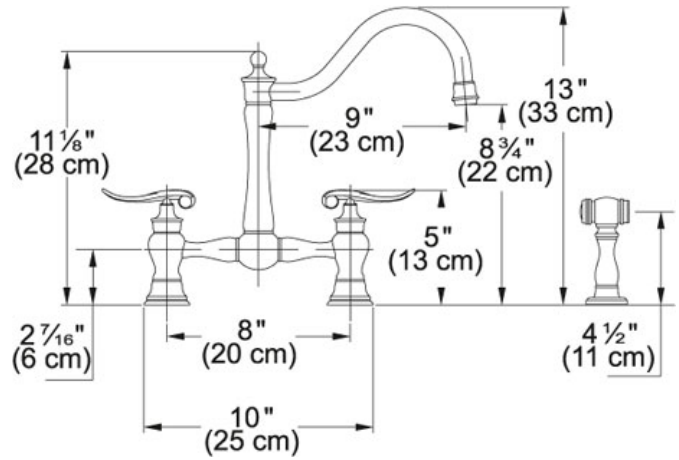

Farm House FF7000a Polished Chrome | 115.0254.384

FAMILY : **Faucets** | SERIE : **Farm House** | MODEL : **FF7000a** | FINISH : **Polished Chrome** | INSTALLATION TYPE : **Faucets** |
 STYLE : **Traditional**

TECHNICAL DATA

Version	Arc Spout / Side Spray
Faucet Operation	2 Handle Mixer
Faucet Hole	3
Type of Material	Plated Brass
Flow Rate	1.75 gpm
Spray Type	Full Spray
Spout Swivel Range	360°

Farm House FF7000a Polished Chrome | 115.0254.384

FAMILY : **Faucets** | SERIE : **Farm House** | MODEL : **FF7000a** | FINISH : **Polished Chrome** | INSTALLATION TYPE : **Faucets** |
STYLE : **Traditional**

RELATED PARTS

119.0191.630

115.0254.388
