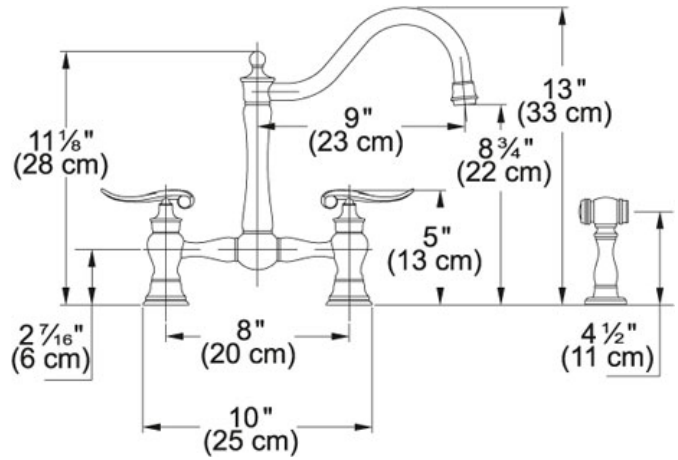

Farm House FF7060a Old World Bronze | 115.0254.385

FAMILY : **Faucets** | SERIE : **Farm House** | MODEL : **FF7060a** | FINISH : **Old World Bronze** | INSTALLATION TYPE : **Faucets** |  
 STYLE : **Traditional**

**TECHNICAL DATA**

Version	Arc Spout / Side Spray
Faucet Operation	2 Handle Mixer
Faucet Hole	3
Type of Material	Plated Brass
Flow Rate	1.75 gpm
Spray Type	Full Spray
Spout Swivel Range	360°

Farm House FF7060a Old World Bronze | 115.0254.385

FAMILY : **Faucets** | SERIE : **Farm House** | MODEL : **FF7060a** | FINISH : **Old World Bronze** | INSTALLATION TYPE : **Faucets** |  
STYLE : **Traditional**

---

**RELATED PARTS**

---

---

119.0191.641

---