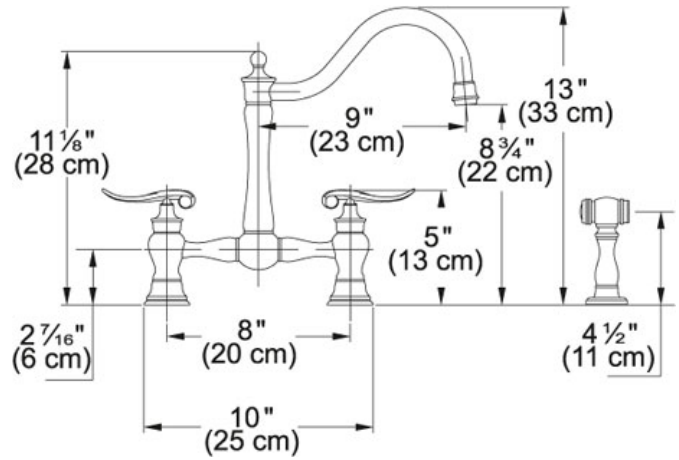

Farm House FF7070a Polished Nickel | 115.0254.386

FAMILY : **Faucets** | SERIE : **Farm House** | MODEL : **FF7070a** | FINISH : **Polished Nickel** | INSTALLATION TYPE : **Faucets** | STYLE : **Traditional**

TECHNICAL DATA

Version	Arc Spout / Side Spray
Faucet Operation	2 Handle Mixer
Faucet Hole	3
Type of Material	Plated Brass
Flow Rate	1.75 gpm
Spray Type	Full Spray
Spout Swivel Range	360°

Farm House FF7070a Polished Nickel | 115.0254.386

FAMILY : **Faucets** | SERIE : **Farm House** | MODEL : **FF7070a** | FINISH : **Polished Nickel** | INSTALLATION TYPE : **Faucets** | STYLE : **Traditional**

RELATED PARTS

119.0191.642

115.0254.392
