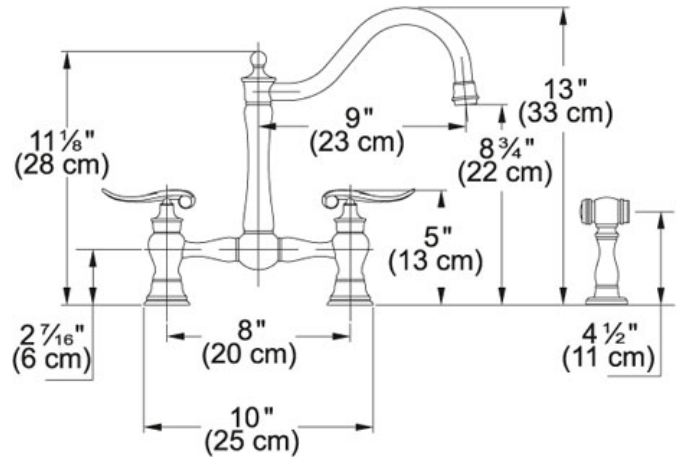

Farm House FF7080a Satin Nickel | 115.0254.387

FAMILY : **Faucets** | SERIE : **Farm House** | MODEL : **FF7080a** | FINISH : **Satin Nickel** | INSTALLATION TYPE : **Faucets** | STYLE : **Traditional**

TECHNICAL DATA

Version	Arc Spout / Side Spray
Faucet Operation	2 Handle Mixer
Faucet Hole	3
Type of Material	Plated Brass
Flow Rate	1.75 gpm
Spray Type	Full Spray
Spout Swivel Range	360°

Farm House FF7080a Satin Nickel | 115.0254.387

FAMILY : **Faucets** | SERIE : **Farm House** | MODEL : **FF7080a** | FINISH : **Satin Nickel** | INSTALLATION TYPE : **Faucets** | STYLE : **Traditional**

RELATED PARTS

119.0191.643

115.0188.912
