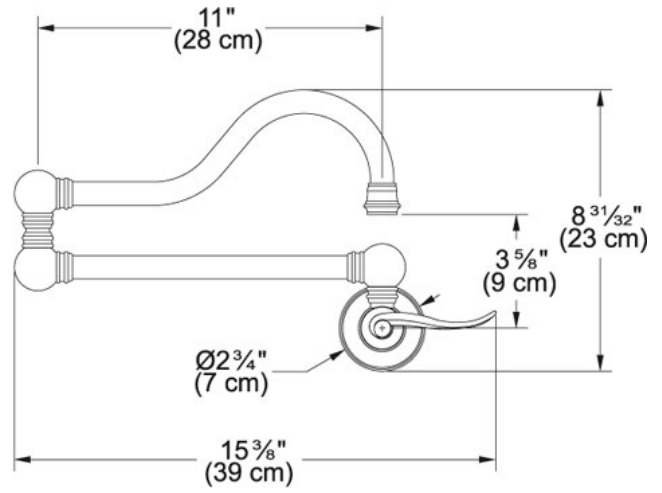

Farm House PF7000a Polished Chrome | 115.0254.388

FAMILY : Faucets | SERIE : Farm House | MODEL : PF7000a | FINISH : Polished Chrome | INSTALLATION TYPE : Wall | STYLE : Traditional

TECHNICAL DATA

Version	Wall Mounted Pot Filler
Faucet Operation	Side Lever
*	Alternate handles available. Made in the USA. Available in 4 finishes.
Flow Rate	2.2 gpm
Spray Type	Full Spray
Spout Swivel	180°
Range	
Where to buy	Showroom

Farm House PF7000a Polished Chrome | 115.0254.388

FAMILY : **Faucets** | SERIE : **Farm House** | MODEL : **PF7000a** | FINISH : **Polished Chrome** | INSTALLATION TYPE : **Wall** | STYLE : **Traditional**

RELATED PARTS

115.0254.384

115.0188.889
