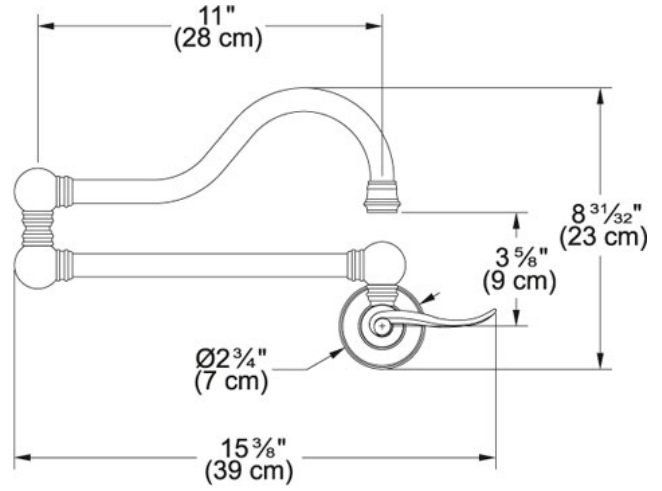

Farm House PF7070a Polished Nickel | 115.0254.392

FAMILY : **Faucets** | SERIE : **Farm House** | MODEL : **PF7070a** | FINISH : **Polished Nickel** | INSTALLATION TYPE : **Faucets** | STYLE : **Traditional**

TECHNICAL DATA

Version	Wall Mounted Pot Filler
Faucet Operation	Side Lever
*	Alternate handles available. Made in the USA. Available in 4 finishes.
Flow Rate	2.2 gpm
Spray Type	Full Spray
Spout Swivel	180°
Range	
Where to buy	Showroom