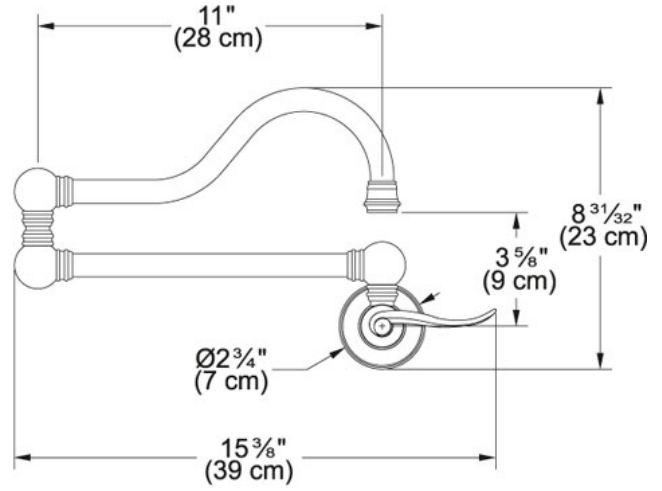

# Farm House PF7080a Satin Nickel | 115.0254.393

FAMILY : Faucets | SERIE : Farm House | MODEL : PF7080a | FINISH : Satin Nickel | INSTALLATION TYPE : Faucets | STYLE : Traditional

## TECHNICAL DATA

Version	Wall Mounted Pot Filler
Faucet Operation	Side Lever
*	Alternate handles available. Made in the USA. Available in 4 finishes.
Flow Rate	2.2 gpm
Spray Type	Full Spray
Spout Swivel	180°
Range	
Where to buy	Showroom

---

**RELATED PARTS**

---

---

119.0191.643

---