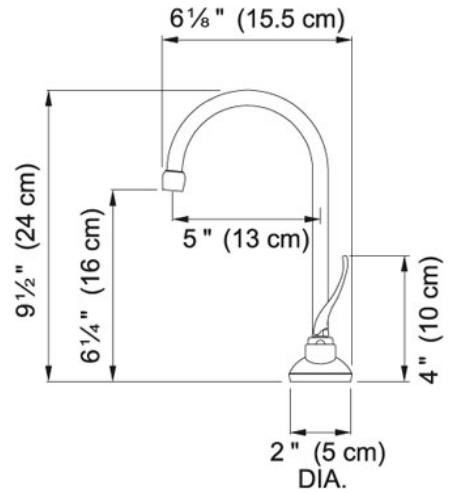

# Hot Water Dispenser - LB5100 Polished Chrome |

119.0263.482

FAMILY : Point of Use and Filtration | SERIE : Hot Water Dispenser - LB5100 | MODEL : LB5100 | FINISH : Polished Chrome |  
INSTALLATION TYPE : Point of Use and Filtration | STYLE : Transitional