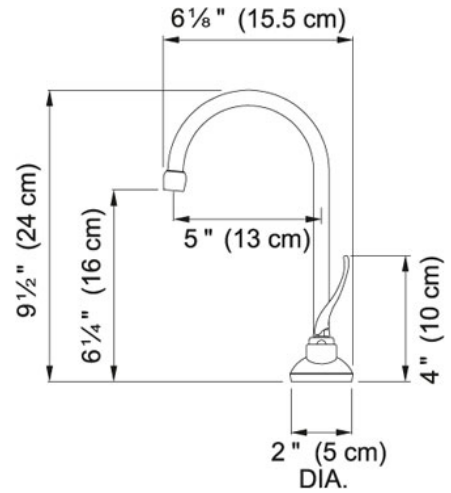

# Hot Water Dispenser - LB5100 LB5180 Satin Nickel |

119.0263.486

FAMILY : Point of Use and Filtration | SERIE : Hot Water Dispenser - LB5100 | MODEL : LB5180 | FINISH : Satin Nickel |

INSTALLATION TYPE : Point of Use and Filtration | STYLE : Transitional