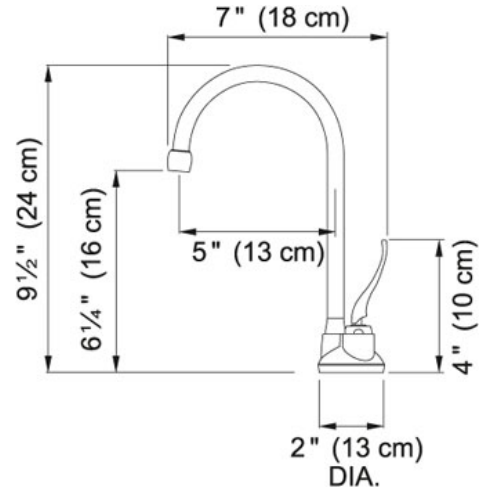

Hot and Filtered Cold Water Dispenser - LB5200 LB5200

Polished Chrome | 120.0263.487

FAMILY : Point of Use and Filtration | SERIE : Hot and Filtered Cold Water Dispenser - LB5200 | MODEL : LB5200 | FINISH : Polished Chrome | INSTALLATION TYPE : Point of Use and Filtration | STYLE : Modern