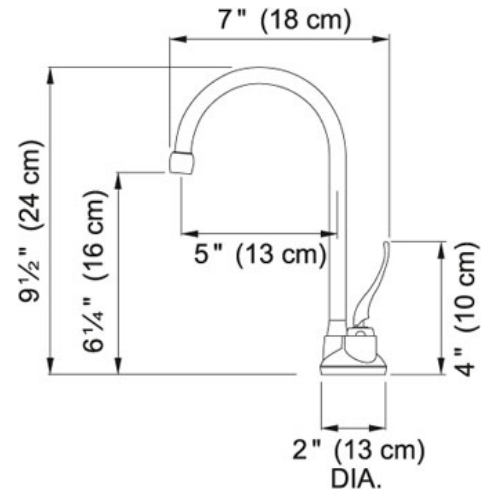

Hot and Filtered Cold Water Dispenser - LB5200 LB5260 Old

World Bronze | 120.0263.488

FAMILY : Point of Use and Filtration | SERIE : Hot and Filtered Cold Water Dispenser - LB5200 | MODEL : LB5260 | FINISH : Old World Bronze | INSTALLATION TYPE : Point of Use and Filtration | STYLE : Modern