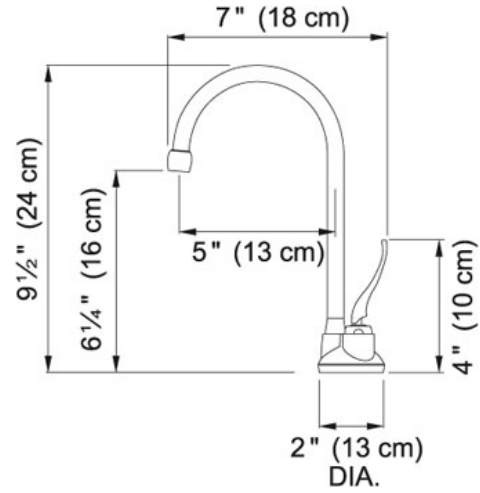

Hot and Filtered Cold Water Dispenser - LB5200 LB5280 Satin Nickel | 120.0263.490

FAMILY : Point of Use and Filtration | SERIE : Hot and Filtered Cold Water Dispenser - LB5200 | MODEL : LB5280 | FINISH : Satin Nickel | INSTALLATION TYPE : Point of Use and Filtration | STYLE : Modern

TECHNICAL DATA

Version	Hot & Filtered Cold Water Dispenser
Where to buy	Showroom