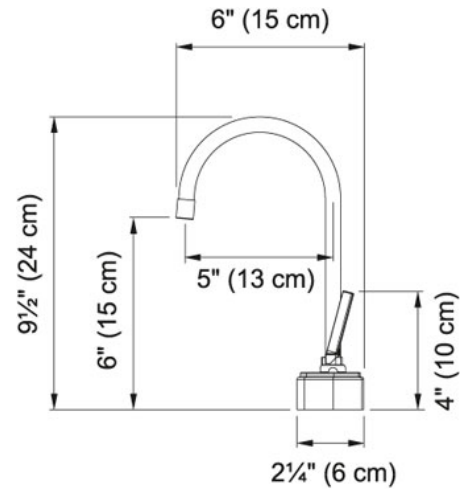

Cold Water Only - DW8000 DW8000 Polished Chrome |

120.0278.119

FAMILY : Point of Use and Filtration | SERIE : Cold Water Only - DW8000 | MODEL : DW8000 | FINISH : Polished Chrome |

INSTALLATION TYPE : Point of Use and Filtration | STYLE : Contemporary

---

**TECHNICAL DATA**

---

Version Cold Water Dispenser

---

Where to buy Showroom

---

Cold Water Only - DW8000 DW8000 Polished Chrome |  
120.0278.119