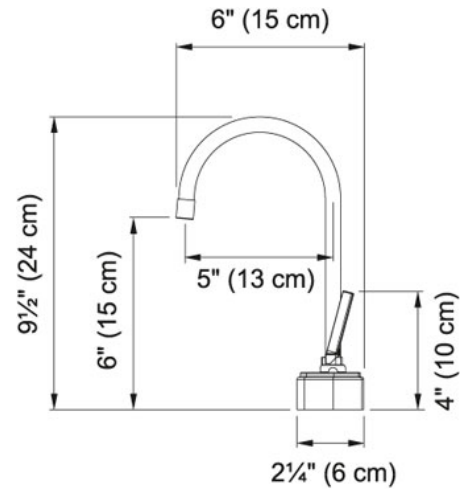

Cold Water Only - DW8000 DW8080 Satin Nickel |

120.0278.120

FAMILY : Point of Use and Filtration | SERIE : Cold Water Only - DW8000 | MODEL : DW8080 | FINISH : Satin Nickel |

INSTALLATION TYPE : Point of Use and Filtration | STYLE : Contemporary

TECHNICAL DATA

Version Cold Water Dispenser

Where to buy Showroom

Cold Water Only - DW8000 DW8080 Satin Nickel |
120.0278.120

FAMILY : Point of Use and Filtration | SERIE : Cold Water Only - DW8000 | MODEL : DW8080 | FINISH : Satin Nickel |
INSTALLATION TYPE : Point of Use and Filtration | STYLE : Contemporary