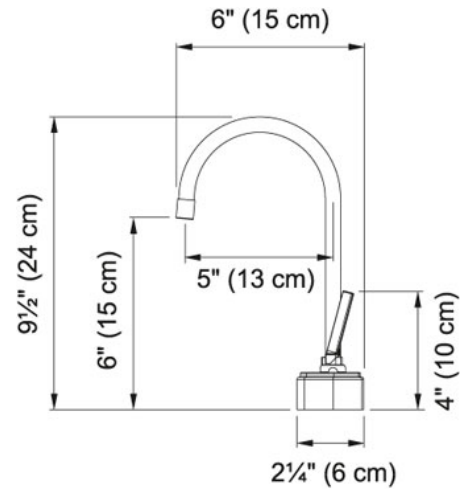

Hot Water Dispenser - LB8100 Polished Chrome |

119.0278.131

FAMILY : Point of Use and Filtration | SERIE : Hot Water Dispenser - LB8100 | MODEL : LB8100 | FINISH : Polished Chrome |

INSTALLATION TYPE : Point of Use and Filtration | STYLE : Contemporary

TECHNICAL DATA

Version Hot Water Dispenser

Where to buy Showroom

Hot Water Dispenser - LB8100 LB8100 Polished Chrome |
119.0278.131

FAMILY : Point of Use and Filtration | SERIE : Hot Water Dispenser - LB8100 | MODEL : LB8100 | FINISH : Polished Chrome |
INSTALLATION TYPE : Point of Use and Filtration | STYLE : Contemporary