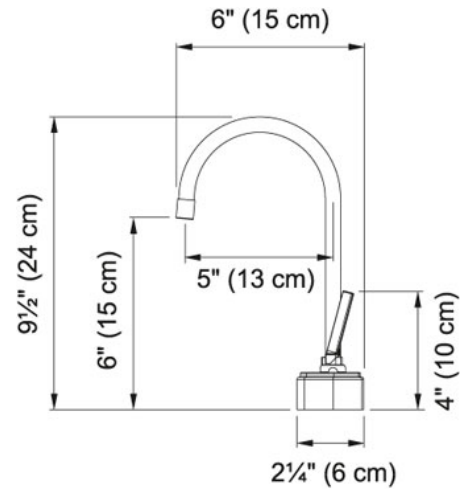

Hot Water Dispenser - LB8100 LB8180 Satin Nickel |

119.0278.132

FAMILY : Point of Use and Filtration | SERIE : Hot Water Dispenser - LB8100 | MODEL : LB8180 | FINISH : Satin Nickel |

INSTALLATION TYPE : Point of Use and Filtration | STYLE : Contemporary

TECHNICAL DATA

Version	Hot Water Dispenser
Where to buy	Showroom

Hot Water Dispenser - LB8100 LB8180 Satin Nickel |
119.0278.132

FAMILY : Point of Use and Filtration | SERIE : Hot Water Dispenser - LB8100 | MODEL : LB8180 | FINISH : Satin Nickel |
INSTALLATION TYPE : Point of Use and Filtration | STYLE : Contemporary