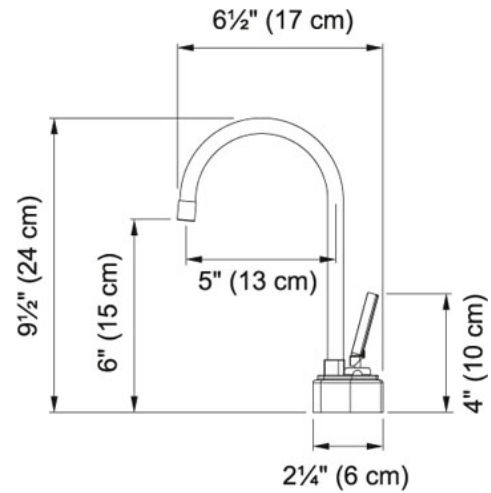

Hot and Filtered Cold Water Dispenser - LB8200 LB8280 Satin Nickel | 120.0293.718

FAMILY : Point of Use and Filtration | SERIE : Hot and Filtered Cold Water Dispenser - LB8200 | MODEL : LB8280 | FINISH : Satin Nickel | INSTALLATION TYPE : Point of Use and Filtration | STYLE : Modern

TECHNICAL DATA

Version	Hot & Filtered Cold Water Dispenser
Where to buy	Showroom

Hot and Filtered Cold Water Dispenser - LB8200 LB8280 Satin Nickel | 120.0293.718

FAMILY : Point of Use and Filtration | SERIE : Hot and Filtered Cold Water Dispenser - LB8200 | MODEL : LB8280 | FINISH : Satin Nickel | INSTALLATION TYPE : Point of Use and Filtration | STYLE : Modern