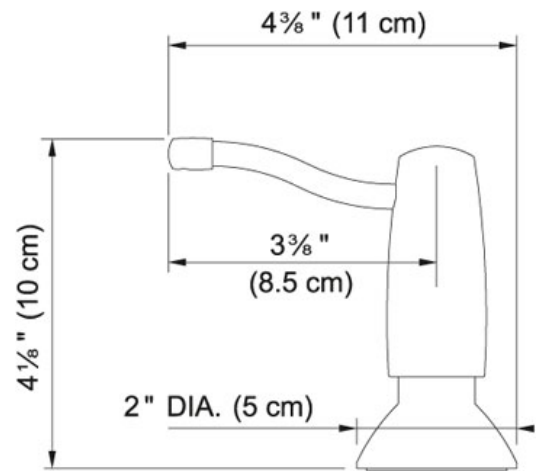

SPECIFICATION SHEET

PRODUCT FAMILY: Kitchen solutions FINISH: Polished Chrome SERIES: SOAP DISPENSER MODEL: SD2400

Product Information

FUN#	119.0278.879
US Part Number	SD2400

Suggested Products

119.0263.482