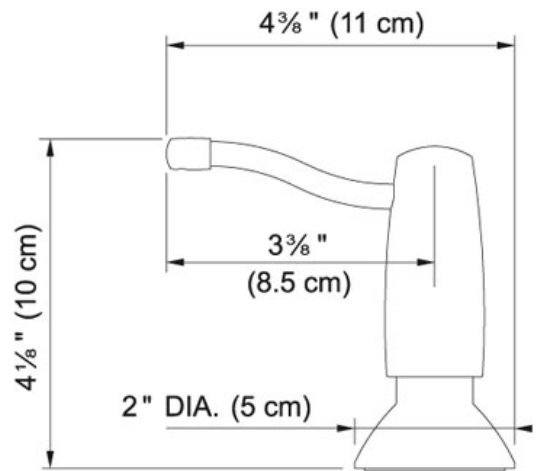

SPECIFICATION SHEET

PRODUCT FAMILY: Kitchen solutions FINISH: Old World Bronze SERIES: SOAP DISPENSER MODEL: SD2460

Product Information

FUN#	119.0278.880
US Part Number	SD2460

Suggested Products

120.0263.488