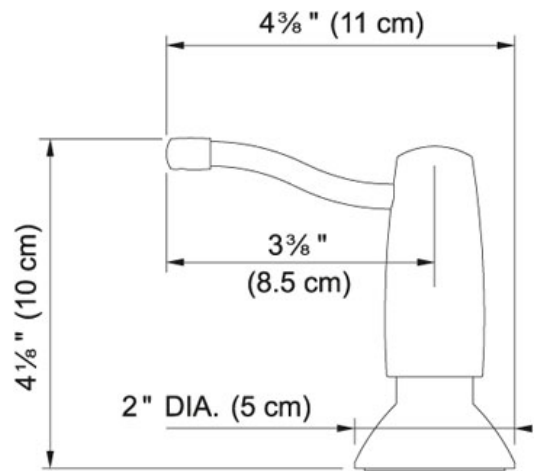

SPECIFICATION SHEET

PRODUCT FAMILY: Kitchen solutions FINISH: Satin Nickel SERIES: SOAP DISPENSER MODEL: SD2480

Product Information

| | |
|-----------------------|--------------|
| FUN# | 119.0278.891 |
| US Part Number | SD2480 |