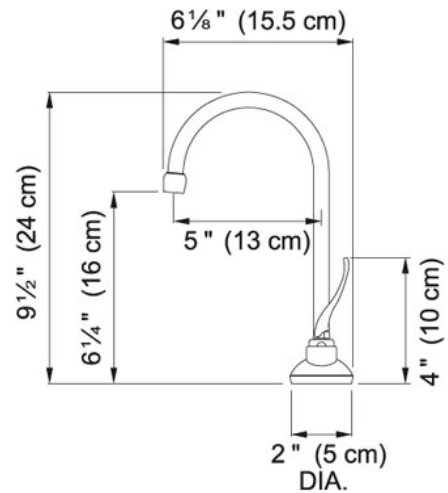

Hot Water Dispenser - LB5100 Polished Chrome |

119.0263.482

FAMILY : Point of Use and Filtration | SERIE : Hot Water Dispenser - LB5100 | MODEL : LB5100 | FINISH : Polished Chrome |

INSTALLATION TYPE : Point of Use and Filtration | STYLE : Transitional

TECHNICAL DATA

Version Hot Water Dispenser

Where to buy Showroom

SPECIFICATION SHEET

PRODUCT FAMILY: Point of Use and Filtration FINISH: other SERIES: FILTRATION MODEL: HT-200

Product Information

Article Number	119.0066.616
Model Name	HT-200
Applicable to	An optional upgrade to Franke Hot Water Dispensers