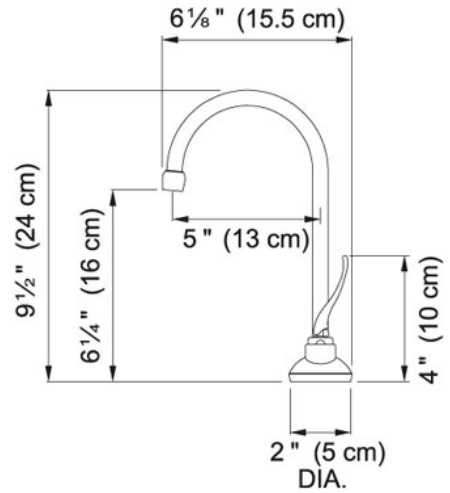

Hot Water Dispenser - LB5100 LB5180 Satin Nickel |

119.0263.486

FAMILY : Point of Use and Filtration | SERIE : Hot Water Dispenser - LB5100 | MODEL : LB5180 | FINISH : Satin Nickel |

INSTALLATION TYPE : Point of Use and Filtration | STYLE : Transitional

TECHNICAL DATA

Version	Hot Water Dispenser
---------	---------------------

Where to buy	Showroom
--------------	----------

SPECIFICATION SHEET

PRODUCT FAMILY: Point of Use and Filtration FINISH: other SERIES: FILTRATION MODEL: HT-200