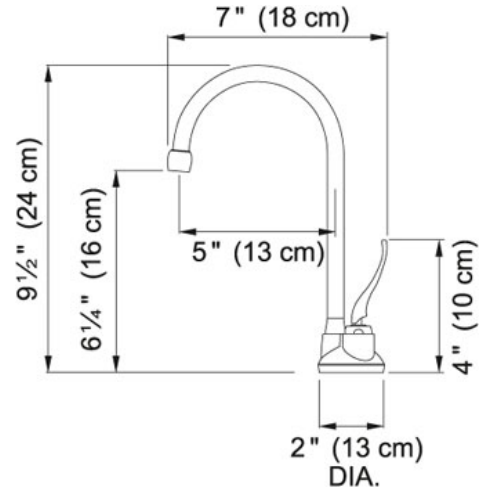

Hot and Filtered Cold Water Dispenser - LB5200 LB5200

Polished Chrome | 120.0263.487

FAMILY : Point of Use and Filtration | SERIE : Hot and Filtered Cold Water Dispenser - LB5200 | MODEL : LB5200 | FINISH : Polished Chrome | INSTALLATION TYPE : Point of Use and Filtration | STYLE : Modern

TECHNICAL DATA

Where to buy

Showroom

SPECIFICATION SHEET

PRODUCT FAMILY: Point of Use and Filtration FINISH: other SERIES: FILTRATION MODEL: FRCNSTR100

Product Information

Article Number	133.0204.098
Model Name	FRCNSTR100

SPECIFICATION SHEET

PRODUCT FAMILY: Point of Use and Filtration FINISH: other SERIES: FILTRATION MODEL: HT-200

Product Information

Article Number	119.0066.616
Model Name	HT-200
Applicable to	An optional upgrade to Franke Hot Water Dispensers