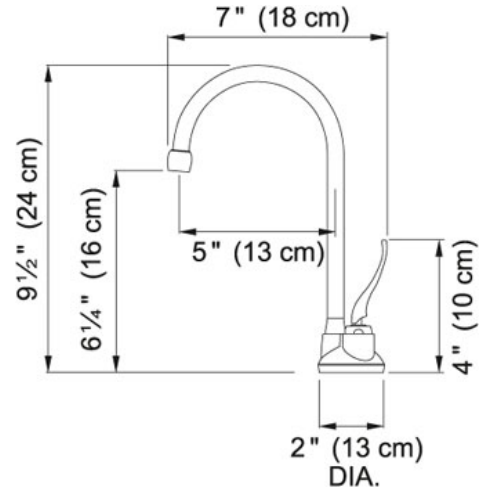

Hot and Filtered Cold Water Dispenser - LB5200 LB5280 Satin Nickel | 120.0263.490

FAMILY : Point of Use and Filtration | SERIE : Hot and Filtered Cold Water Dispenser - LB5200 | MODEL : LB5280 | FINISH : Satin Nickel | INSTALLATION TYPE : Point of Use and Filtration | STYLE : Modern

TECHNICAL DATA

Version	Hot & Filtered Cold Water Dispenser
Where to buy	Showroom

SPECIFICATION SHEET

PRODUCT FAMILY: Point of Use and Filtration FINISH: other SERIES: FILTRATION MODEL: FRCNSTR100

Product Information

Article Number	133.0204.098
Model Name	FRCNSTR100

SPECIFICATION SHEET

PRODUCT FAMILY: Point of Use and Filtration FINISH: other SERIES: FILTRATION MODEL: HT-200

Product Information

Article Number	119.0066.616
Model Name	HT-200
Applicable to	An optional upgrade to Franke Hot Water Dispensers