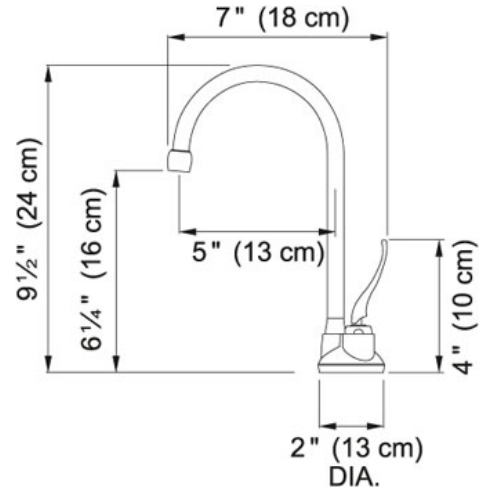

Hot and Filtered Cold Water Dispenser - LB5200 LB5200

Polished Chrome | 120.0263.487

FAMILY : Point of Use and Filtration | SERIE : Hot and Filtered Cold Water Dispenser - LB5200 | MODEL : LB5200 | FINISH : Polished Chrome | INSTALLATION TYPE : Point of Use and Filtration | STYLE : Modern

TECHNICAL DATA

Where to buy

Showroom

SPECIFICATION SHEET

PRODUCT FAMILY: Point of Use and Filtration FINISH: Stainless Steel SERIES: FILTRATION MODEL: FRCNSTR

Product Information

Article Number	133.0171.120
Model Name	FRCNSTR

SPECIFICATION SHEET

PRODUCT FAMILY: Point of Use and Filtration FINISH: other SERIES: FILTRATION MODEL: HT-200

Product Information

Article Number	119.0066.616
Model Name	HT-200
Applicable to	An optional upgrade to Franke Hot Water Dispensers