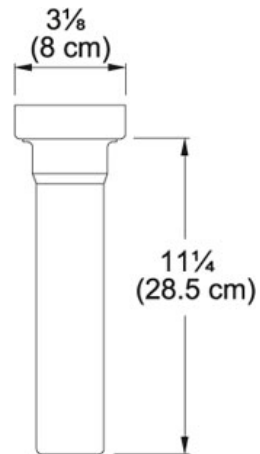

SPECIFICATION SHEET

PRODUCT FAMILY: Point of Use and Filtration FINISH: Stainless Steel SERIES: FILTRATION MODEL: FRCNSTR

Product Information

Article Number	133.0171.120
Model Name	FRCNSTR