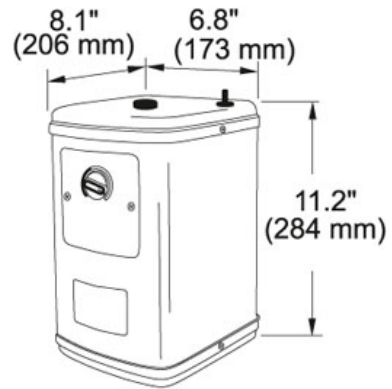

SPECIFICATION SHEET

PRODUCT FAMILY: Point of Use and Filtration FINISH: other SERIES: FILTRATION MODEL: HT-200

Product Information

Article Number	119.0066.616
Model Name	HT-200
Applicable to	An optional upgrade to Franke Hot Water Dispensers