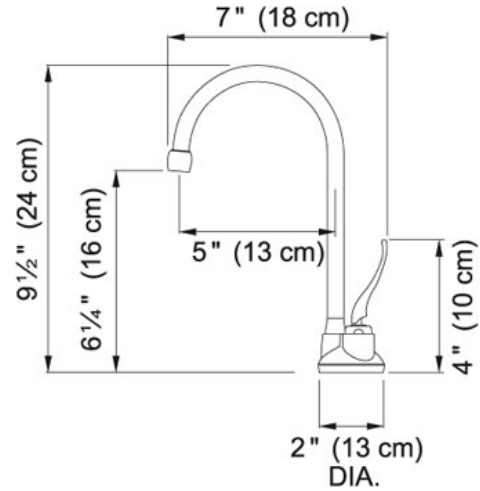

Hot and Filtered Cold Water Dispenser - LB5200 LB5280 Satin Nickel | 120.0263.490

FAMILY : Point of Use and Filtration | SERIE : Hot and Filtered Cold Water Dispenser - LB5200 | MODEL : LB5280 | FINISH : Satin Nickel | INSTALLATION TYPE : Point of Use and Filtration | STYLE : Modern

TECHNICAL DATA

Version	Hot & Filtered Cold Water Dispenser
Where to buy	Showroom

SPECIFICATION SHEET

PRODUCT FAMILY: Point of Use and Filtration FINISH: Stainless Steel SERIES: FILTRATION MODEL: FRCNSTR

Product Information

Article Number	133.0171.120
Model Name	FRCNSTR

SPECIFICATION SHEET

PRODUCT FAMILY: Point of Use and Filtration FINISH: other SERIES: FILTRATION MODEL: HT-200

Product Information

Article Number	119.0066.616
Model Name	HT-200
Applicable to	An optional upgrade to Franke Hot Water Dispensers