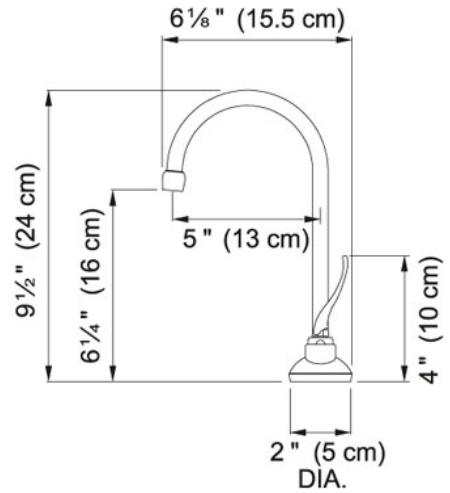

Cold Water Only - DW5000 DW5000 Polished Chrome |
120.0296.701

FAMILY : Point of Use and Filtration | SERIE : Cold Water Only - DW5000 | MODEL : DW5000 | FINISH : Polished Chrome |
INSTALLATION TYPE : Point of Use and Filtration | STYLE : Transitional

TECHNICAL DATA

Version	Cold Water Dispenser
Where to buy	Showroom

Cold Water Only - DW5000 DW5000 Polished Chrome |
120.0296.701

FAMILY : Point of Use and Filtration | SERIE : Cold Water Only - DW5000 | MODEL : DW5000 | FINISH : Polished Chrome |
INSTALLATION TYPE : Point of Use and Filtration | STYLE : Transitional