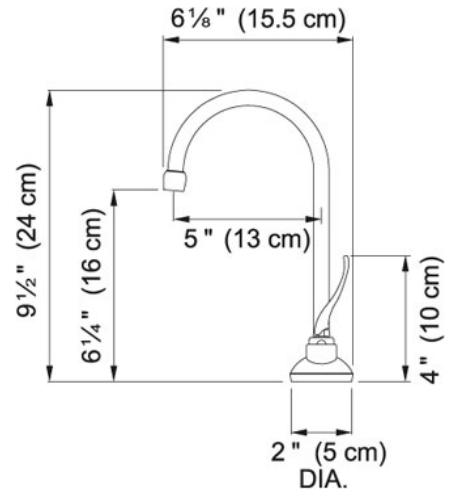

Cold Water Only - DW5000 DW5080 Satin Nickel |

120.0296.710

FAMILY : Point of Use and Filtration | SERIE : Cold Water Only - DW5000 | MODEL : DW5080 | FINISH : Satin Nickel |

INSTALLATION TYPE : Point of Use and Filtration | STYLE : Transitional

TECHNICAL DATA

Version Cold Water Dispenser

Where to buy Showroom

Cold Water Only - DW5000 DW5080 Satin Nickel |
120.0296.710

FAMILY : Point of Use and Filtration | SERIE : Cold Water Only - DW5000 | MODEL : DW5080 | FINISH : Satin Nickel |
INSTALLATION TYPE : Point of Use and Filtration | STYLE : Transitional