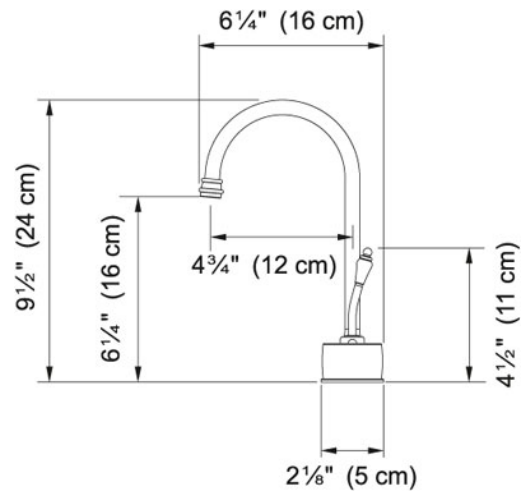

Cold Water Only - DW6100 DW6100 Polished Chrome |

120.0296.713

FAMILY : Point of Use and Filtration | SERIE : Cold Water Only - DW6100 | MODEL : DW6100 | FINISH : Polished Chrome |

INSTALLATION TYPE : Point of Use and Filtration | STYLE : Traditional

---

**TECHNICAL DATA**

---

Version Cold Water Dispenser

---

Where to buy Showroom

---

Cold Water Only - DW6100 DW6100 Polished Chrome |  
120.0296.713