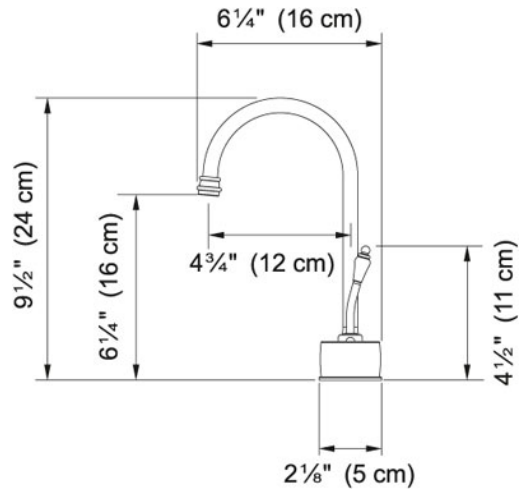

Cold Water Only - DW6100 DW6170 Polished Nickel |

120.0296.716

FAMILY : Point of Use and Filtration | SERIE : Cold Water Only - DW6100 | MODEL : DW6170 | FINISH : Polished Nickel |

INSTALLATION TYPE : Point of Use and Filtration | STYLE : Traditional

TECHNICAL DATA

Version Cold Water Dispenser

Where to buy Showroom

Cold Water Only - DW6100 DW6170 Polished Nickel |
120.0296.716

FAMILY : Point of Use and Filtration | SERIE : Cold Water Only - DW6100 | MODEL : DW6170 | FINISH : Polished Nickel |
INSTALLATION TYPE : Point of Use and Filtration | STYLE : Traditional