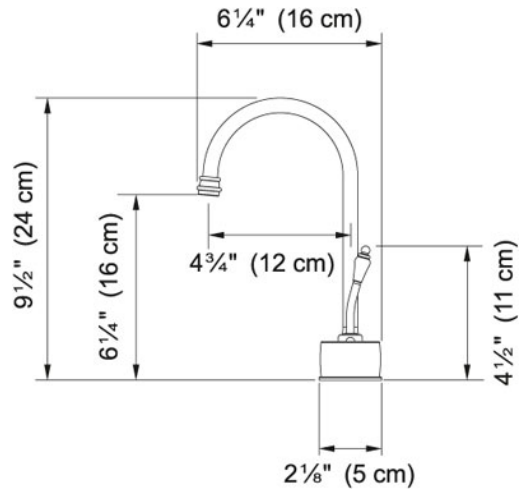

Cold Water Only - DW6100 DW6180 Satin Nickel |

120.0296.717

FAMILY : Point of Use and Filtration | SERIE : Cold Water Only - DW6100 | MODEL : DW6180 | FINISH : Satin Nickel |

INSTALLATION TYPE : Point of Use and Filtration | STYLE : Traditional

TECHNICAL DATA

Version Cold Water Dispenser

Where to buy Showroom

Cold Water Only - DW6100 DW6180 Satin Nickel |
120.0296.717

FAMILY : Point of Use and Filtration | SERIE : Cold Water Only - DW6100 | MODEL : DW6180 | FINISH : Satin Nickel |
INSTALLATION TYPE : Point of Use and Filtration | STYLE : Traditional