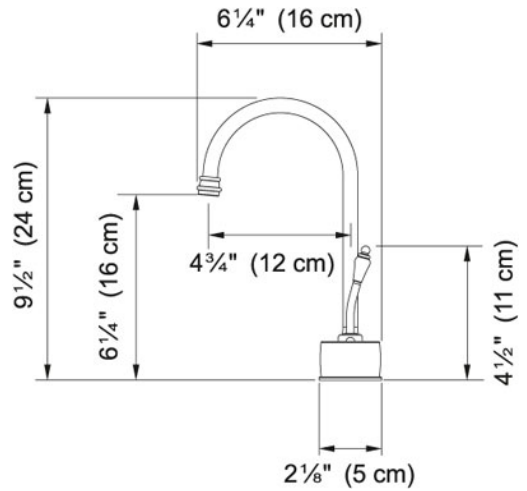

Hot Water Dispenser - LB6100 Polished Chrome |

119.0296.718

FAMILY : Point of Use and Filtration | SERIE : Hot Water Dispenser - LB6100 | MODEL : LB6100 | FINISH : Polished Chrome |
INSTALLATION TYPE : Point of Use and Filtration | STYLE : Traditional

TECHNICAL DATA

Where to buy

Showroom

Hot Water Dispenser - LB6100 LB6100 Polished Chrome |
119.0296.718

FAMILY : Point of Use and Filtration | SERIE : Hot Water Dispenser - LB6100 | MODEL : LB6100 | FINISH : Polished Chrome |
INSTALLATION TYPE : Point of Use and Filtration | STYLE : Traditional