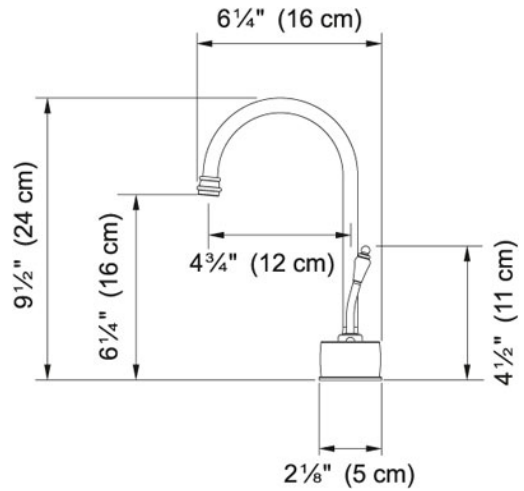

Hot Water Dispenser - LB6100 LB6160 Old World Bronze |

119.0296.719

FAMILY : Point of Use and Filtration | SERIE : Hot Water Dispenser - LB6100 | MODEL : LB6160 | FINISH : Old World Bronze |

INSTALLATION TYPE : Point of Use and Filtration | STYLE : Traditional

TECHNICAL DATA

Version	Hot Water Dispenser
Where to buy	Showroom

Hot Water Dispenser - LB6100 LB6160 Old World Bronze |
119.0296.719

FAMILY : Point of Use and Filtration | SERIE : Hot Water Dispenser - LB6100 | MODEL : LB6160 | FINISH : Old World Bronze |
INSTALLATION TYPE : Point of Use and Filtration | STYLE : Traditional