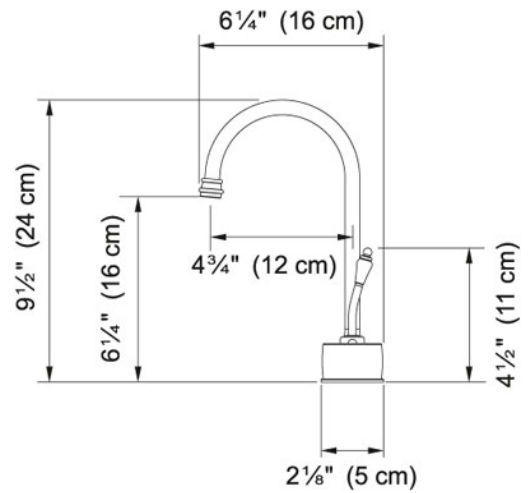

Hot Water Dispenser - LB6100 LB6180 Satin Nickel |

119.0296.721

FAMILY : Point of Use and Filtration | SERIE : Hot Water Dispenser - LB6100 | MODEL : LB6180 | FINISH : Satin Nickel |

INSTALLATION TYPE : Point of Use and Filtration | STYLE : Traditional

TECHNICAL DATA

Version	Hot Water Dispenser
Where to buy	Showroom

Hot Water Dispenser - LB6100 LB6180 Satin Nickel |
119.0296.721

FAMILY : Point of Use and Filtration | SERIE : Hot Water Dispenser - LB6100 | MODEL : LB6180 | FINISH : Satin Nickel |
INSTALLATION TYPE : Point of Use and Filtration | STYLE : Traditional