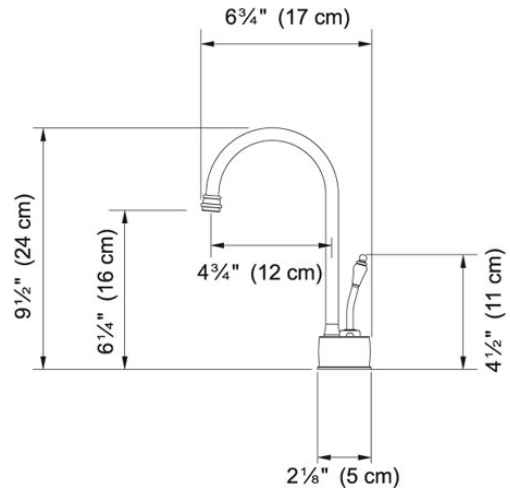

Hot and Filtered Cold Water Dispenser - LB6200 LB6260 Old

World Bronze | 120.0296.723

FAMILY : Point of Use and Filtration | SERIE : Hot and Filtered Cold Water Dispenser - LB6200 | MODEL : LB6260 | FINISH : Old World Bronze | INSTALLATION TYPE : Point of Use and Filtration | STYLE : Modern

TECHNICAL DATA

Version	Hot & Filtered Cold Water Dispenser
Where to buy	Showroom

Hot and Filtered Cold Water Dispenser - LB6200 LB6260 Old
World Bronze | 120.0296.723

FAMILY : Point of Use and Filtration | SERIE : Hot and Filtered Cold Water Dispenser - LB6200 | MODEL : LB6260 | FINISH :
Old World Bronze | INSTALLATION TYPE : Point of Use and Filtration | STYLE : Modern