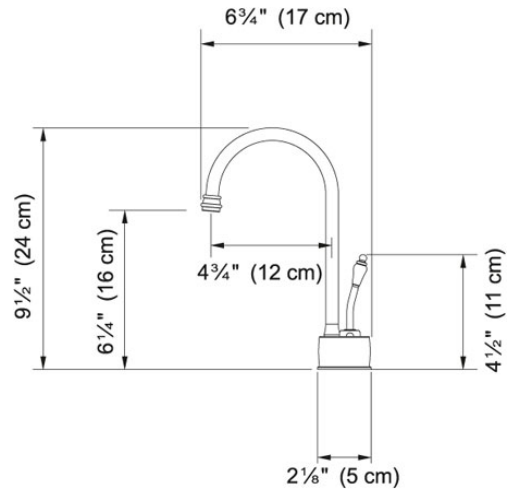

Hot and Filtered Cold Water Dispenser - LB6200 LB6280 Satin Nickel | 120.0296.725

FAMILY : Point of Use and Filtration | SERIE : Hot and Filtered Cold Water Dispenser - LB6200 | MODEL : LB6280 | FINISH : Satin Nickel | INSTALLATION TYPE : Point of Use and Filtration | STYLE : Modern

TECHNICAL DATA

Version	Hot & Filtered Cold Water Dispenser
Where to buy	Showroom

Hot and Filtered Cold Water Dispenser - LB6200 LB6280 Satin Nickel | 120.0296.725

FAMILY : Point of Use and Filtration | SERIE : Hot and Filtered Cold Water Dispenser - LB6200 | MODEL : LB6280 | FINISH : Satin Nickel | INSTALLATION TYPE : Point of Use and Filtration | STYLE : Modern