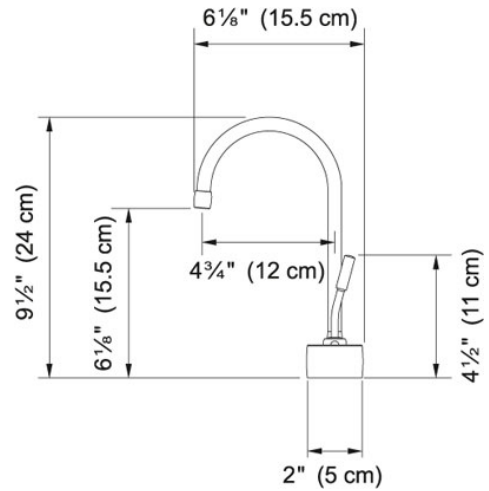

Cold Water Only - DW7000 DW7000 Polished Chrome |

120.0296.726

FAMILY : Point of Use and Filtration | SERIE : Cold Water Only - DW7000 | MODEL : DW7000 | FINISH : Polished Chrome |

INSTALLATION TYPE : Point of Use and Filtration | STYLE : Contemporary

TECHNICAL DATA

Version	Cold Water Dispenser
---------	----------------------

Where to buy	Showroom
--------------	----------

Cold Water Only - DW7000 DW7000 Polished Chrome |
120.0296.726

FAMILY : Point of Use and Filtration | SERIE : Cold Water Only - DW7000 | MODEL : DW7000 | FINISH : Polished Chrome |
INSTALLATION TYPE : Point of Use and Filtration | STYLE : Contemporary