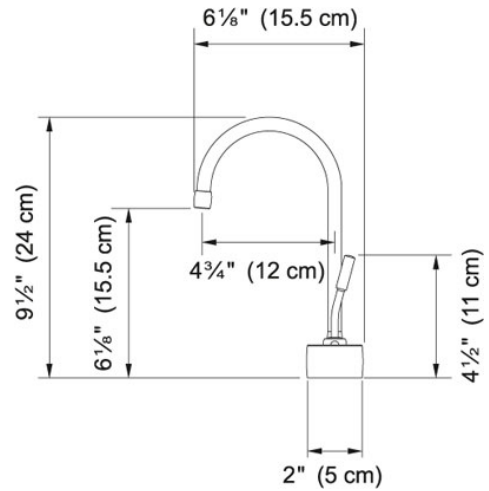

Cold Water Only - DW7000 DW7070 Polished Nickel |

120.0296.730

FAMILY : Point of Use and Filtration | SERIE : Cold Water Only - DW7000 | MODEL : DW7070 | FINISH : Polished Nickel |

INSTALLATION TYPE : Point of Use and Filtration | STYLE : Contemporary

TECHNICAL DATA

Version	Cold Water Dispenser
Where to buy	Showroom

Cold Water Only - DW7000 DW7070 Polished Nickel |
120.0296.730

FAMILY : Point of Use and Filtration | SERIE : Cold Water Only - DW7000 | MODEL : DW7070 | FINISH : Polished Nickel |
INSTALLATION TYPE : Point of Use and Filtration | STYLE : Contemporary