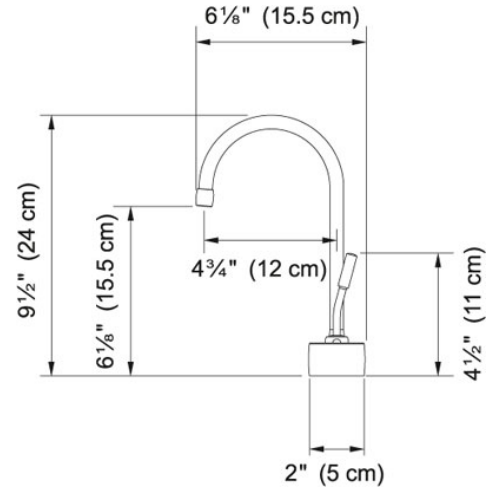

Cold Water Only - DW7000 DW7080 Satin Nickel |

120.0296.732

FAMILY : Point of Use and Filtration | SERIE : Cold Water Only - DW7000 | MODEL : DW7080 | FINISH : Satin Nickel |

INSTALLATION TYPE : Point of Use and Filtration | STYLE : Contemporary

TECHNICAL DATA

Version	Cold Water Dispenser
Where to buy	Showroom

Cold Water Only - DW7000 DW7080 Satin Nickel |
120.0296.732

FAMILY : Point of Use and Filtration | SERIE : Cold Water Only - DW7000 | MODEL : DW7080 | FINISH : Satin Nickel |
INSTALLATION TYPE : Point of Use and Filtration | STYLE : Contemporary