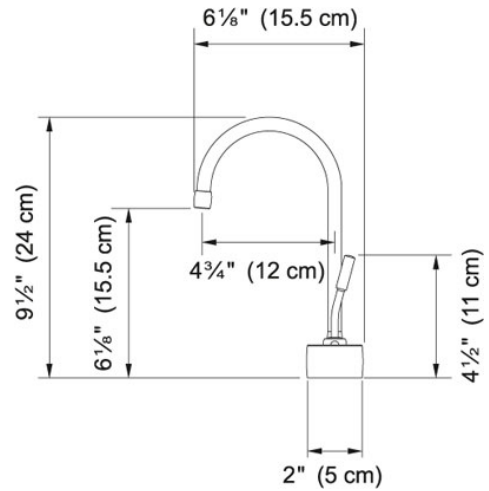

# Hot Water Dispenser - LB7100 Polished Chrome |

119.0296.735

FAMILY : Point of Use and Filtration | SERIE : Hot Water Dispenser - LB7100 | MODEL : LB7100 | FINISH : Polished Chrome |

INSTALLATION TYPE : Point of Use and Filtration | STYLE : Contemporary