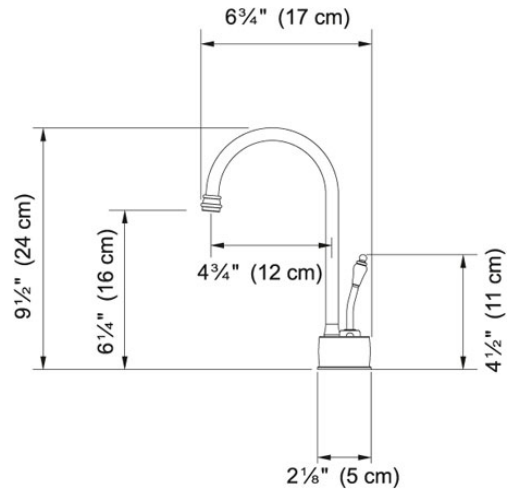

Hot Water Dispenser - LB7100 LB7160 Old World Bronze |

119.0296.736

FAMILY : Point of Use and Filtration | SERIE : Hot Water Dispenser - LB7100 | MODEL : LB7160 | FINISH : Old World Bronze |

INSTALLATION TYPE : Point of Use and Filtration | STYLE : Contemporary