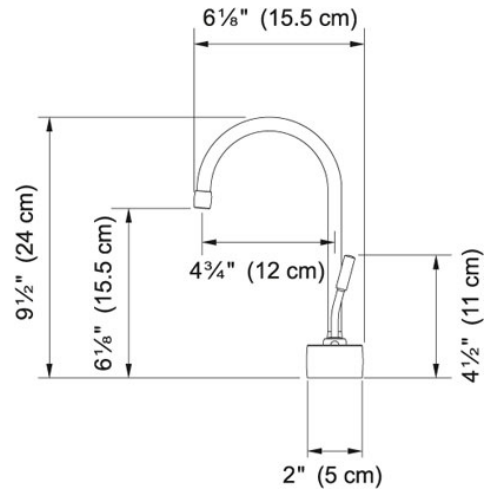

Hot Water Dispenser - LB7100 LB7170 Polished Nickel |

119.0296.737

FAMILY : Point of Use and Filtration | SERIE : Hot Water Dispenser - LB7100 | MODEL : LB7170 | FINISH : Polished Nickel |

INSTALLATION TYPE : Point of Use and Filtration | STYLE : Contemporary