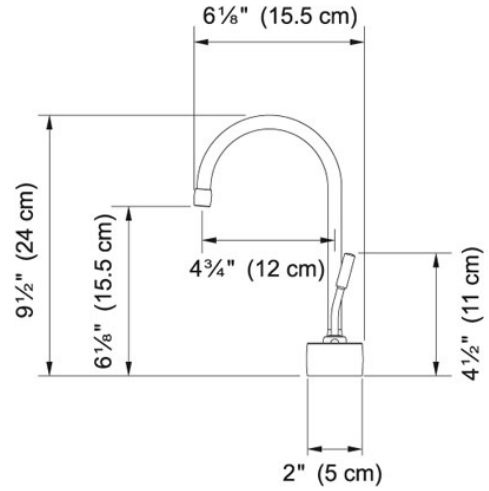

Hot Water Dispenser - LB7100 LB7180 Satin Nickel |

119.0296.739

FAMILY : Point of Use and Filtration | SERIE : Hot Water Dispenser - LB7100 | MODEL : LB7180 | FINISH : Satin Nickel |

INSTALLATION TYPE : Point of Use and Filtration | STYLE : Contemporary