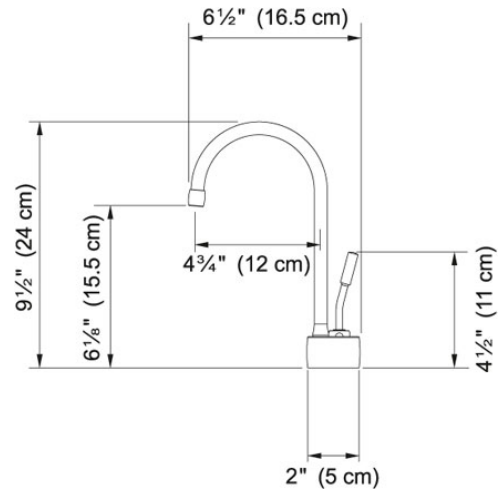

Hot and Filtered Cold Water Dispenser - LB7200 LB7200

Polished Chrome | 120.0296.741

FAMILY : Point of Use and Filtration | SERIE : Hot and Filtered Cold Water Dispenser - LB7200 | MODEL : LB7200 | FINISH : Polished Chrome | INSTALLATION TYPE : Point of Use and Filtration | STYLE : Modern