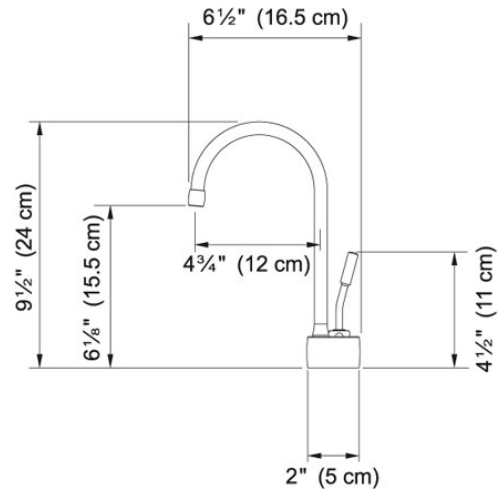

Hot and Filtered Cold Water Dispenser - LB7200 LB7260 Old

World Bronze | 120.0296.742

FAMILY : Point of Use and Filtration | SERIE : Hot and Filtered Cold Water Dispenser - LB7200 | MODEL : LB7260 | FINISH : Old World Bronze | INSTALLATION TYPE : Point of Use and Filtration | STYLE : Modern